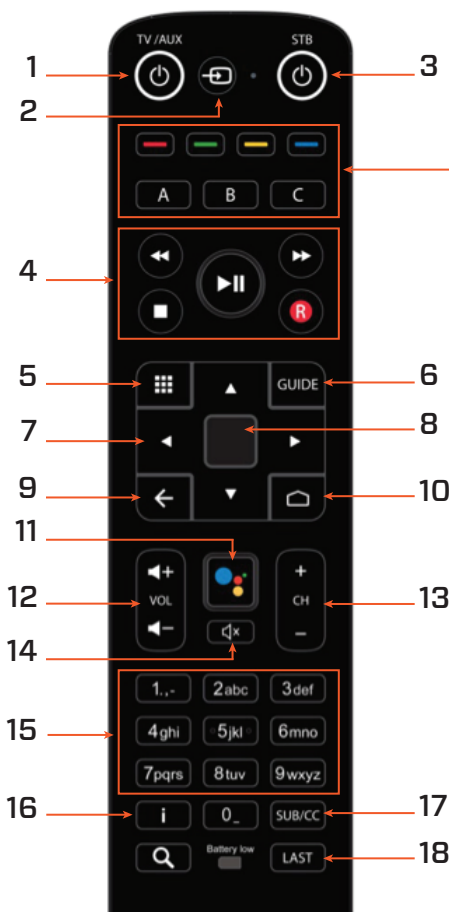

Amazon Firestick Remote

1. TV & Firestick power
2. Voice Control
3. Directional Buttons for GUIDE Navigation
4. OK/Select
5. BACK exits menus & displays submenu
6. Firestick HOME screen
7. TCCTV Guide & submenu
8. Program Navigation: Rewind, FF, Play/Pause, Stop, Record
9. Volume
10. Audio Mute

Popular Remote Guides

For further TCC TV support including FAQs, user guides, tutorials & more visit www.tcc.on.ca/support/tcctv

TCCTV Amino STB Remote

1. TV power
2. TV INPUT source selector
3. STB power
4. Program Navigation: Rewind, FF, Play/Pause, Stop, Record
5. Apps menu
6. TCCTV Guide
7. Directional Buttons for GUIDE Navigation
8. OK/Select
9. BACK exits menus & displays submenu
10. Set-top Box HOME Screen
11. Voice Controls
12. Volume
13. Channel up/down & page up/down in guide
14. Audio mute
15. Direct Channel Selection
16. Program Information
17. Subtitles
18. Recently viewed channels

TCCTV Shortcut Keys

- RED DVR Menu
- GREEN ALL SHOWS menu
- YELLOW ALL MOVIES menu
- BLUE TCC Tutorials

- A REPLAY Menu
- B TCCTV sub menu
- C SETTINGS