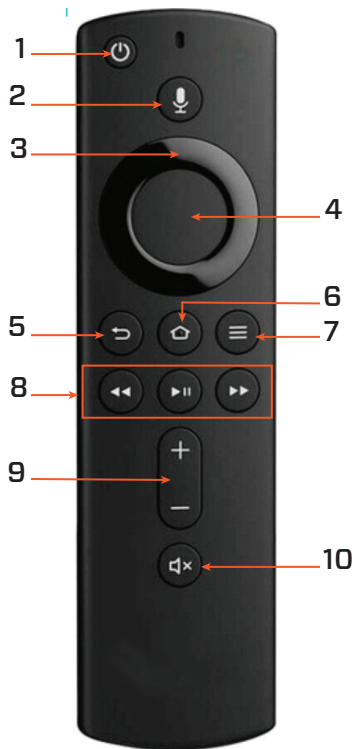

Amazon Firestick Remote

1. TV & Firestick power
2. Voice Control
3. Directional Buttons for GUIDE Navigation
4. OK/Select
5. BACK exits menus & displays submenu
6. Firestick HOME screen
7. TCCTV Guide & submenu
8. Program Navigation: Rewind, FF, Play/Pause, Stop, Record
9. Volume
10. Audio Mute

Popular Remote Guides

For further TCC TV support including FAQs, user guides, tutorials & more visit www.tcc.on.ca/support/tcctv

TCCTV Amino STB Remote

1. TV power
2. TV INPUT source selector
3. STB power
4. Program Navigation: Rewind, FF, Play/Pause, Stop, Record
5. Apps menu
6. TCCTV Guide
7. Directional Buttons for GUIDE Navigation
8. OK/Select
9. BACK exits menus & displays submenu
10. Set-top Box HOME Screen
11. Voice Controls
12. Volume
13. Channel up/down & page up/down in guide
14. Audio mute
15. Direct Channel Selection
16. Program Information
17. Subtitles
18. Recently viewed channels