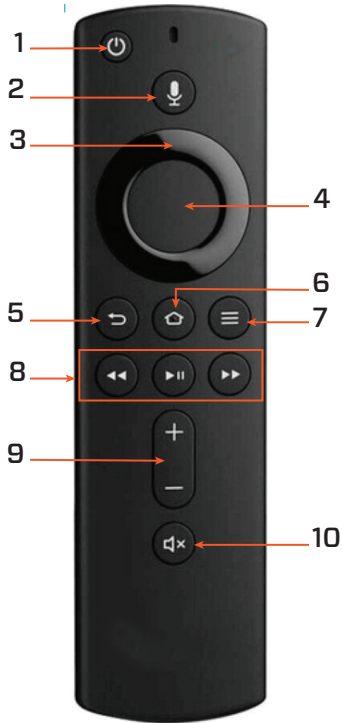

Amazon Firestick Remote

1. TV & Firestick power
2. Voice Control
3. Directional Buttons for GUIDE Navigation
4. OK/Select
5. BACK exits menus & displays submenu
6. Firestick HOME screen
7. TCCTV Guide & submenu
8. Program Navigation: Rewind, FF, Play/Pause, Stop, Record
9. Volume
10. Audio Mute